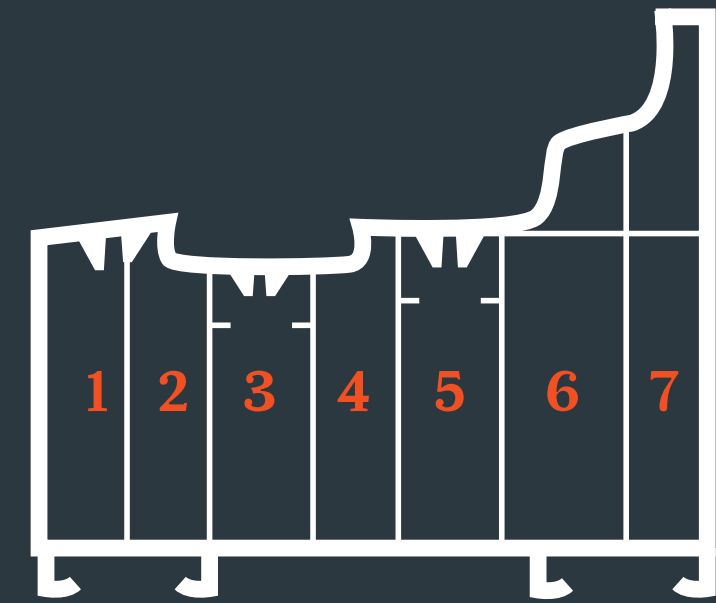

7 Chamber Design

Residence 7 has been engineered to meet current and anticipated future standards. Other window frames typically offer 3 or 5 chambers and are usually 70mm wide, R7 has 7 chambers and is 75mm wide, resulting in superior thermal, acoustic, strength and security performances.

Energy Efficient Glazing

Residence 7 is designed to accommodate 'energy efficient glazing' this term is used to describe double glazing or triple glazing used in modern windows. Residence 7 has options for 28mm double glazing or 44mm triple glazing. The glazing bead is always on the inside which contributes to a higher security performance.

Greener Than You Realise

PVCu is greener than you realise. It's an insulating material, keeping you cosy in the winter and cool in the summer, contributing to lower energy bills and carbon emissions. It's able to achieve a Window Energy Rating (WER) of A+ and a U-value of 0.8W/(m2K) which is Passivhaus standard so it's future proof too. All our windows and doors can be fully recycled and actually include a recycled material section within them. As for maintenance, there's very little, no toxic paints, primers, preservatives or fungicides to keep your windows looking fresh!