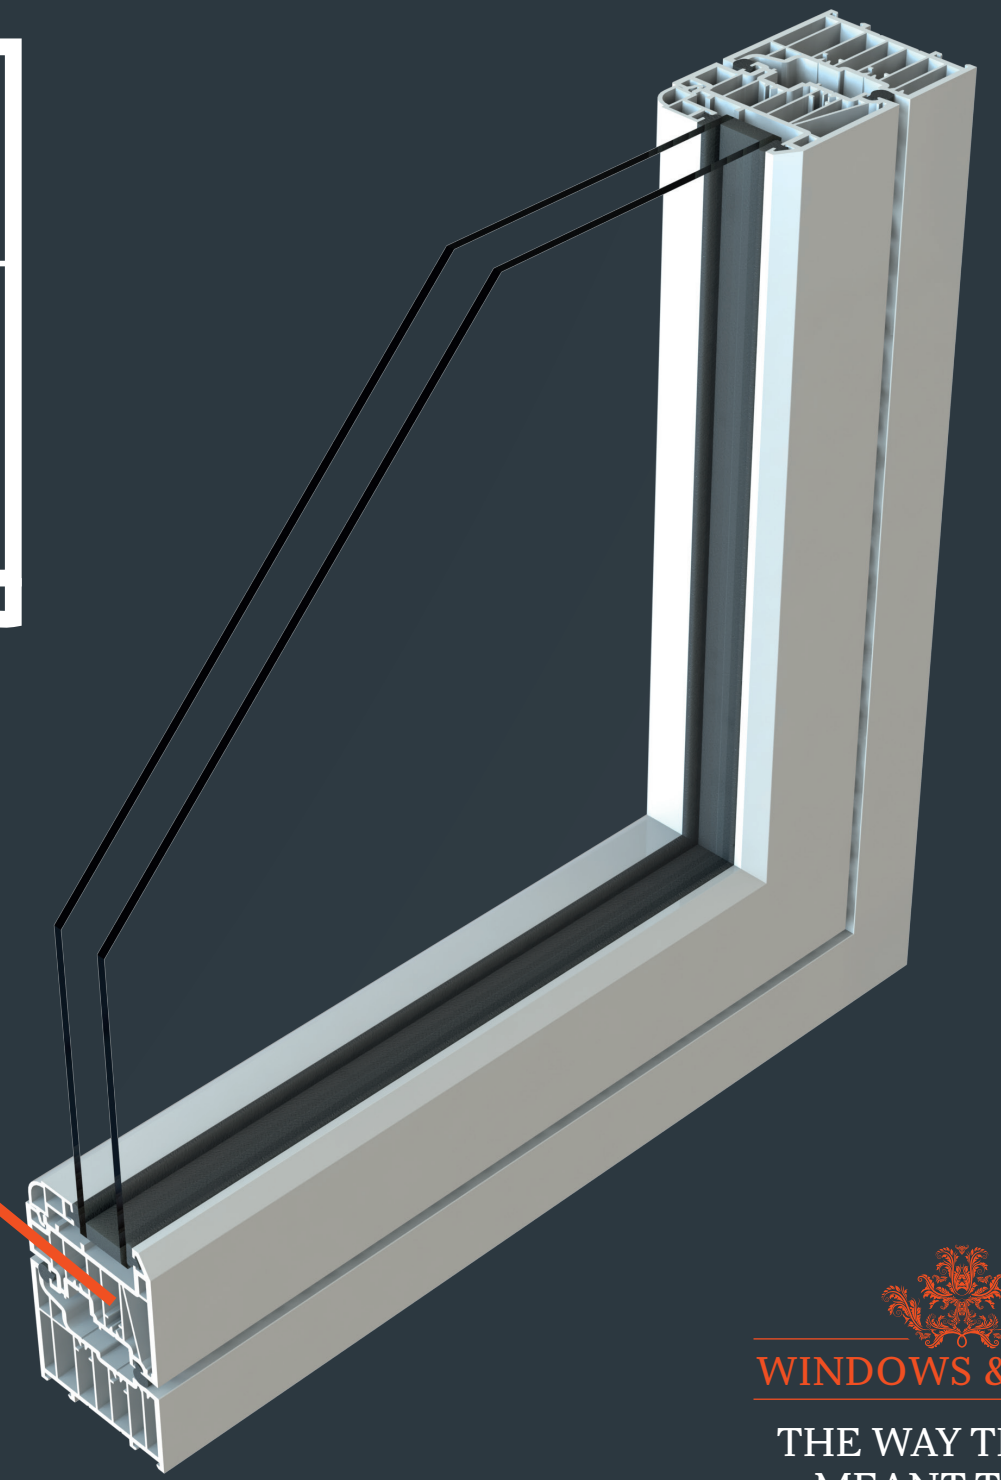

R7[®]

REDEFINING WINDOWS & DOORS

RESIDENCE 7

R7 is here to inspire you on your journey to create your dream home.

Elegantly flush sash exterior and interior gives the R7 its chic modern appearance and versatility to be used for both contemporary new builds and traditional British homes alike. All glass sight-lines are perfectly equal providing symmetry for a timeless kerbside appeal. Choose from one of our five glazing beads to fully personalise your choice, continue the flush contemporary appearance with the Square or soften the look with the Decorative.

Lock & Hinge Retention

Residence 7 boasts superior design details and screw retention reinforcements, locks and hinges are secured firmly into position. Residence 7 is also specifically designed to accommodate the additional weight of triple glazed units, allowing heavy duty hinges to fit and operate perfectly.

MARKET LEADING DESIGN FOR MODERN LIVING

7 Chamber Design

Residence 7 has been engineered to meet current and anticipated future standards. Other window frames typically offer 3 or 5 chambers and are usually 70mm wide, R7 has 7 chambers and is 75mm wide, resulting in superior thermal, acoustic, strength and security performances.

Energy Efficient Glazing

Residence 7 is designed to accommodate 'energy efficient glazing' this term is used to describe double glazing or triple glazing used in modern windows. Residence 7 has options for 28mm double glazing or 44mm triple glazing. The glazing bead is always on the inside which contributes to a higher security performance.