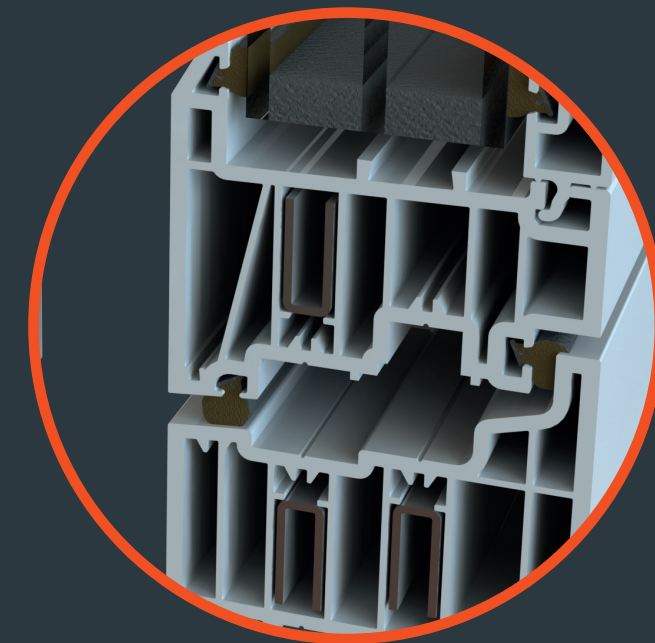

7 Chamber Design

Residence 7 has been engineered to meet current and anticipated future standards. Other window frames typically offer 3 or 5 chambers and are usually 70mm wide, R7 has 7 chambers and is 75mm wide, resulting in superior thermal, acoustic, strength and security performances.

Energy Efficient Glazing

Residence 7 is designed to accommodate 'energy efficient glazing' this term is used to describe double glazing or triple glazing used in modern windows. Residence 7 has options for 28mm double glazing or 44mm triple glazing. The glazing bead is always on the inside which contributes to a higher security performance.

Greener Than You Realise

PVCu is greener than you realise. It's an insulating material, keeping you cosy in the winter and cool in the summer, contributing to lower energy bills and carbon emissions. It's able to achieve a Window Energy Rating (WER) of A+ and a U-value of 0.8W/(m2K) which is Passivhaus standard so it's future proof too. All our windows and doors can be fully recycled and actually include a recycled material section within them. As for maintenance, there's very little, no toxic paints, primers, preservatives or fungicides to keep your windows looking fresh!