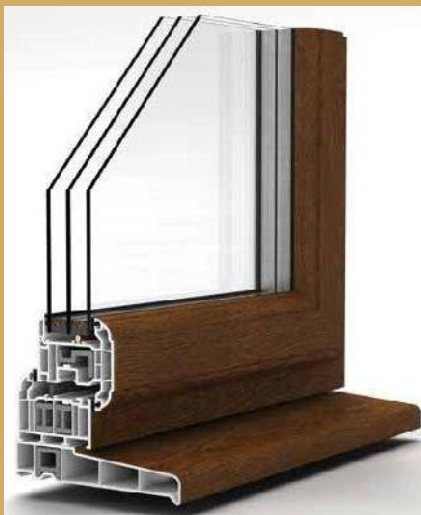

Quality, Stylish Windows

Whether you choose our stylish fully sculpted system with the traditional look of timber joinery or the classic chamfered style, you can be assured of innovative design.

Fully Sculpted

Chamfered

“ All of our windows are fully made to measure, let your imagination run riot! ”

The gaskets are fused to the UPVC which stops them shrinking over time. The seals remain inline with the UPVC to enhance the appearance - no thick black lines round your windows.